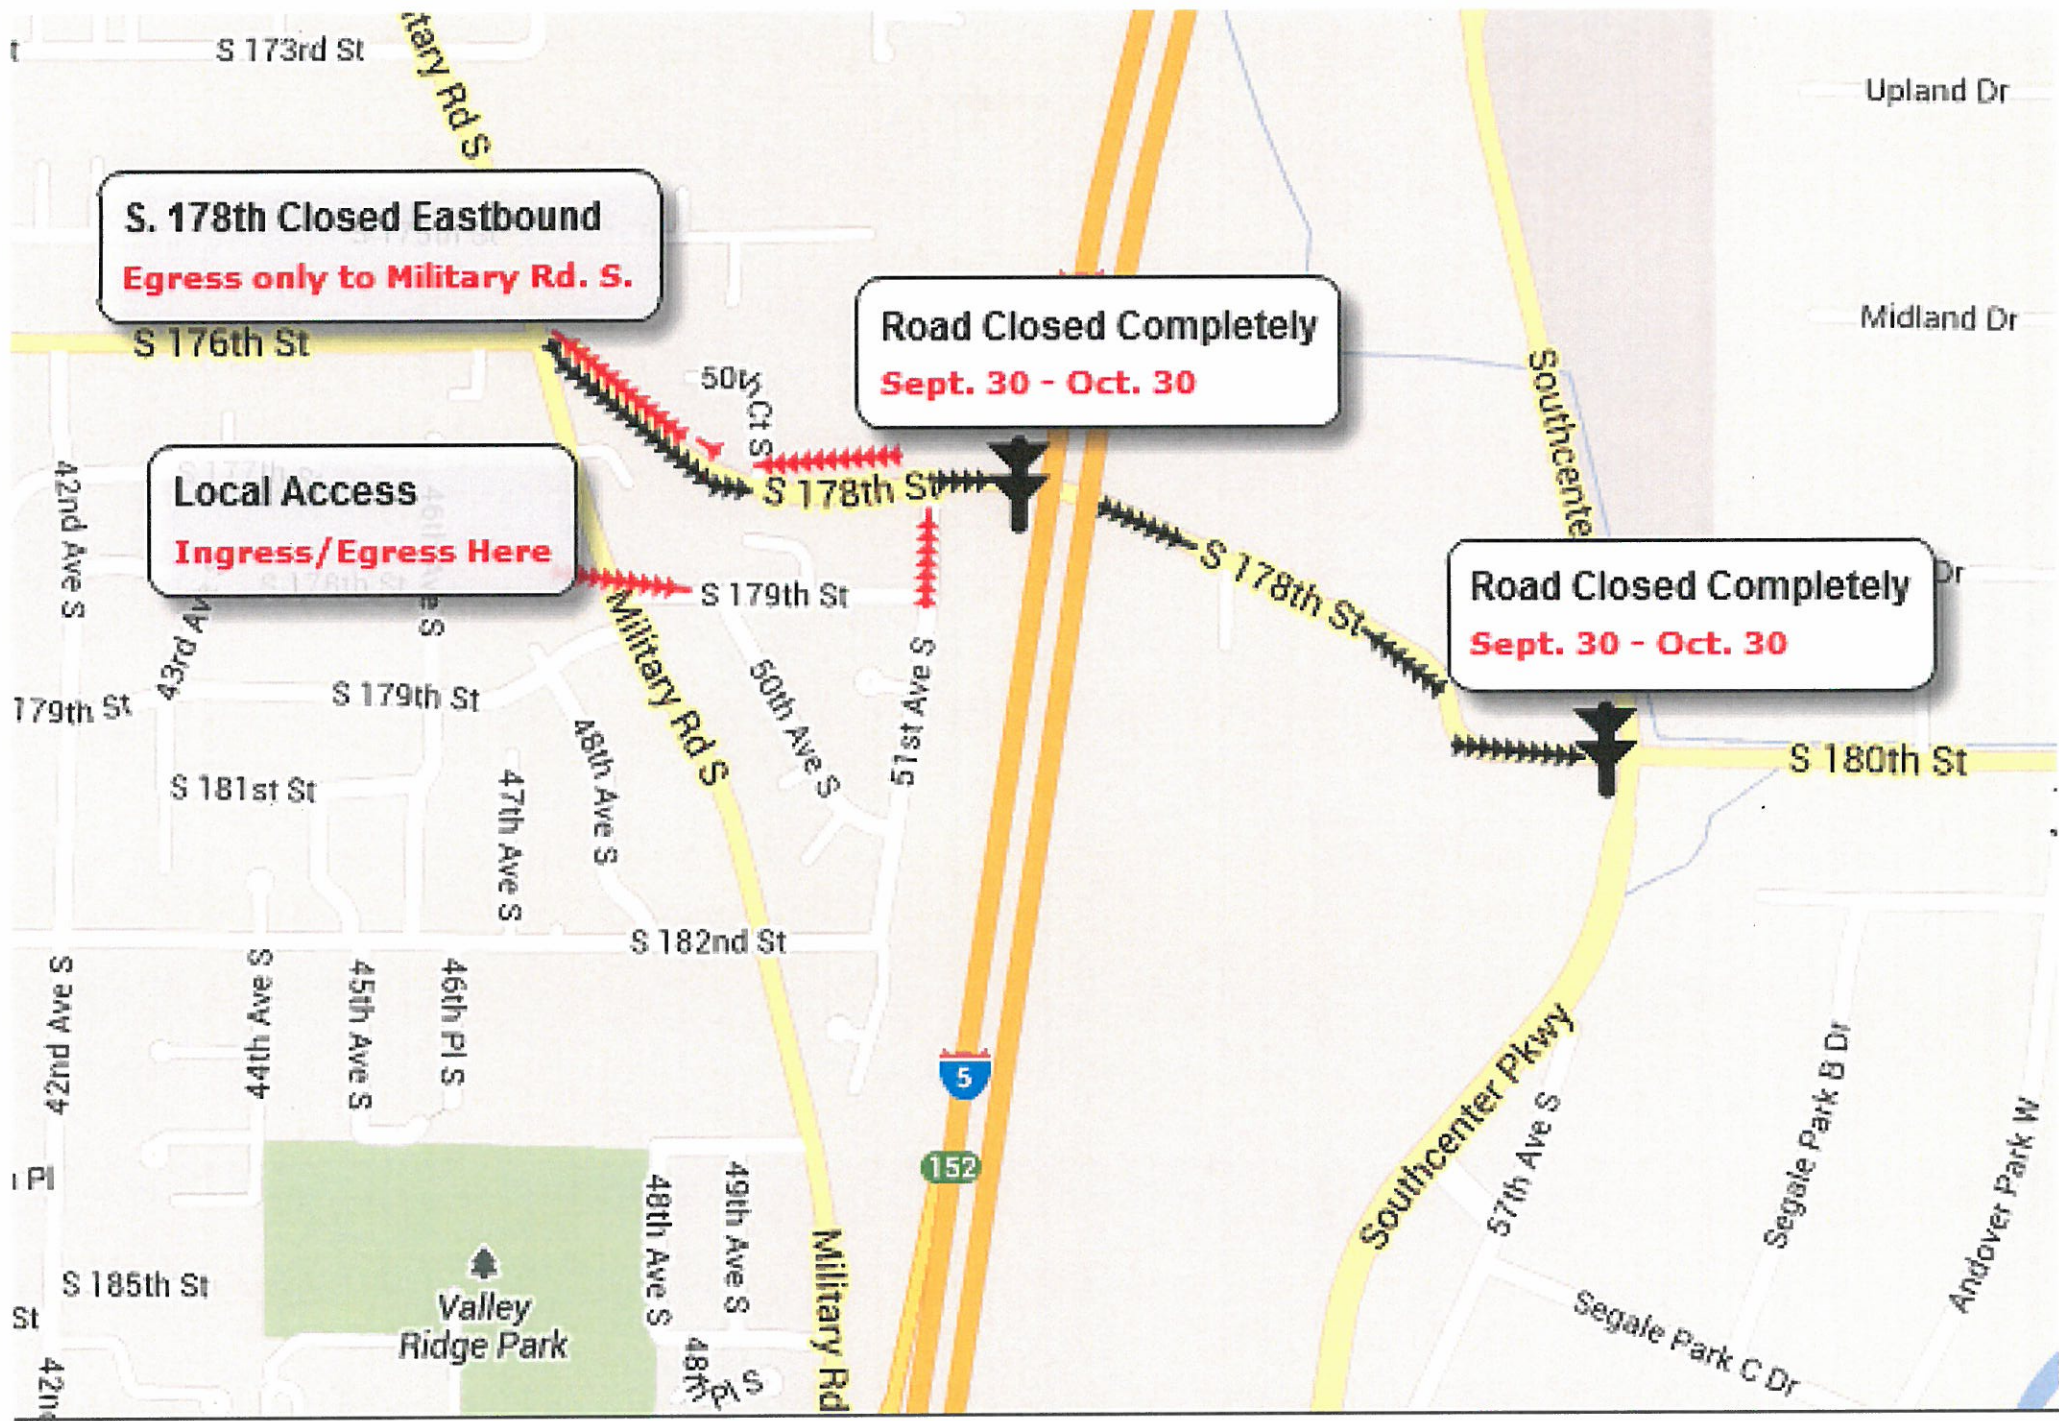

# S. 178th Street Road Closure

## DETOUR OPTIONS

Sept. 30 - Oct. 30, 2013

Red Dotted Line = Detour

**S. 178th Closed Eastbound**  
**Egress only to Military Rd. S.**

**Road Closed Completely**  
**Sept. 30 - Oct. 30**

**Road Closed Completely**  
**Sept. 30 - Oct. 30**

**Local Access**  
**Ingress/Egress Here**

S 173rd St  
Military Rd S  
S 176th St  
S 178th St  
S 179th St  
S 181st St  
S 182nd St  
S 185th St  
42nd Ave S  
43rd Ave S  
44th Ave S  
45th Ave S  
46th Pl S  
47th Ave S  
48th Ave S  
49th Ave S  
50th Ave S  
51st Ave S  
50th Ct S  
Military Rd S  
Southcenter Pkwy  
57th Ave S  
Segale Park B Dr  
Segale Park C Dr  
Andover Park W  
Upland Dr  
Midland Dr