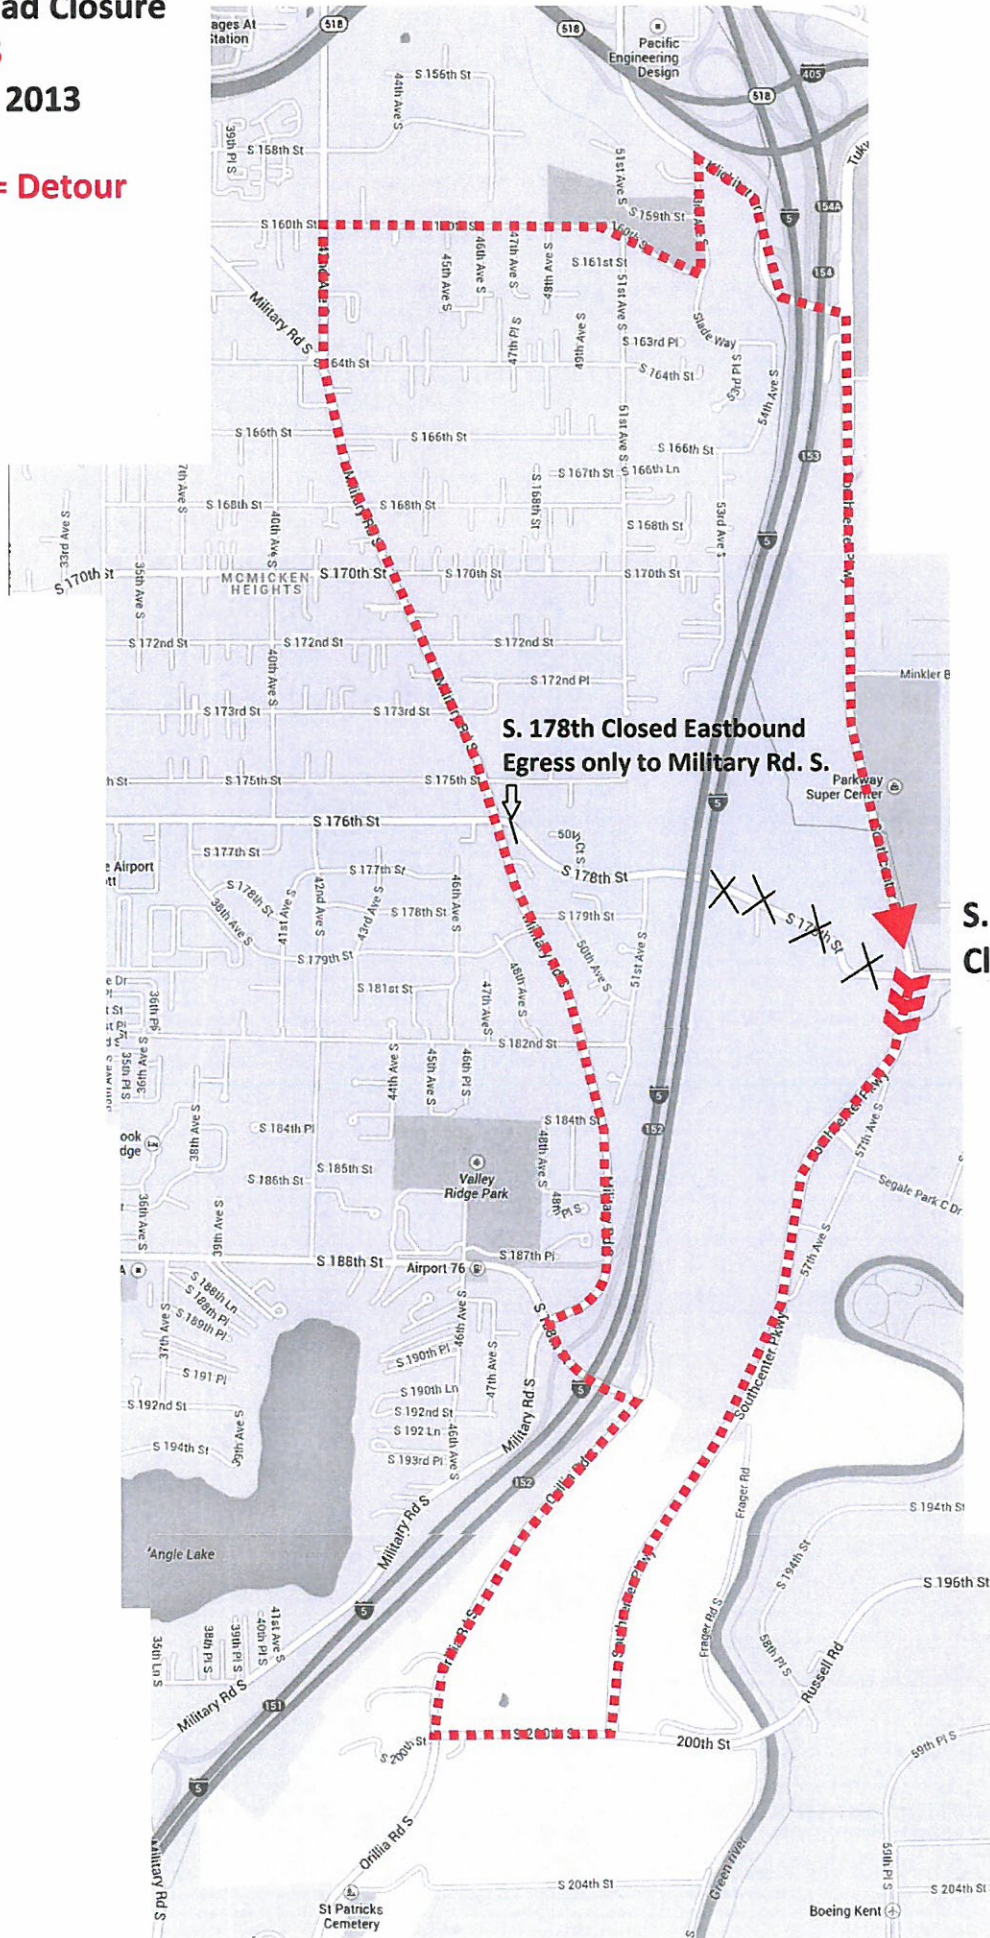

# S. 178th Street Road Closure

## DETOUR OPTIONS

Sept. 30 - Oct. 30, 2013

Red Dotted Line = Detour

**S. 178th Closed Eastbound**  
**Egress only to Military Rd. S.**

**Road Closed Completely**  
**Sept. 30 - Oct. 30**

**Road Closed Completely**  
**Sept. 30 - Oct. 30**

**Local Access**  
**Ingress/Egress Here**

S 173rd St  
Military Rd S  
S 176th St  
S 178th St  
S 179th St  
S 181st St  
S 182nd St  
S 185th St  
42nd Ave S  
43rd Ave S  
44th Ave S  
45th Ave S  
46th Pl S  
47th Ave S  
48th Ave S  
49th Ave S  
50th Ave S  
51st Ave S  
50th Ct S  
Military Rd S  
Southcenter Pkwy  
57th Ave S  
Segale Park B Dr  
Segale Park C Dr  
Andover Park W  
Upland Dr  
Midland Dr