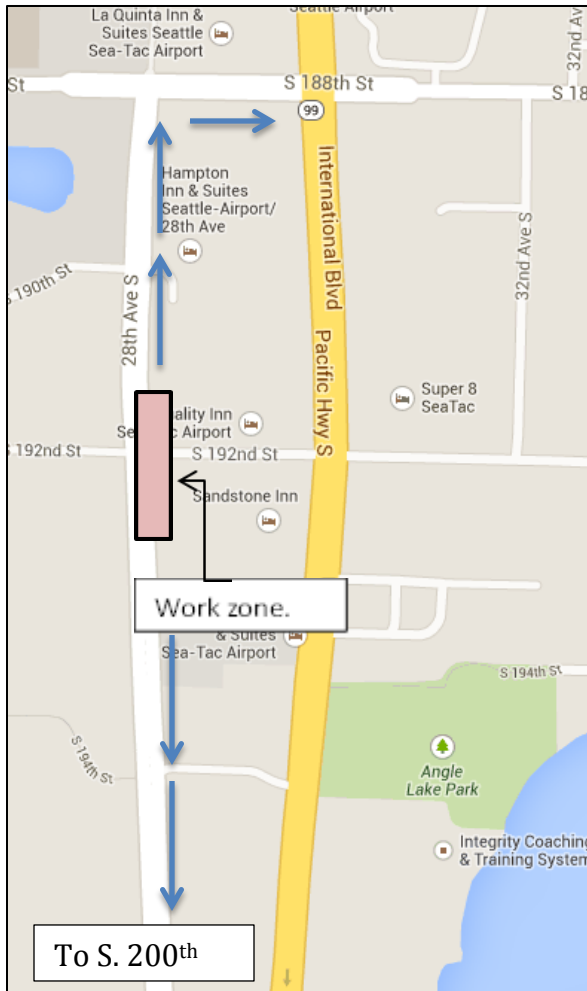

## Temporary closure of South 192nd Street in SeaTac

Between Tuesday, September 24 and Friday, September 27, all lanes will be closed on South 192<sup>nd</sup> Street at the intersection of 28th Avenue South in SeaTac. No east/west traffic will be permitted through the intersection.

Sound Transit's contractor, PCL Civil Constructors, will close the road to drill column foundations for the elevated trackway. Detour signs will be posted to get motorists and pedestrians safely around the construction work zone.

### Recommended detours:

Northbound 28<sup>th</sup> Ave S traffic will be detoured to S. 188<sup>th</sup> Street to return to International Blvd.

Southbound 28<sup>th</sup> Ave S traffic will be detoured to S. 200<sup>th</sup> Street to return to International Blvd.

Westbound S. 192<sup>nd</sup> Street traffic will be detoured to International Blvd. and can use either S. 188<sup>th</sup> Street or S. 200<sup>th</sup> Street to return to 28<sup>th</sup> Ave S.

Eastbound S. 192<sup>nd</sup> Street traffic will be detoured to 28<sup>th</sup> Ave S. and can use either S. 188<sup>th</sup> Street or S. 200<sup>th</sup> Street to return to International Blvd.