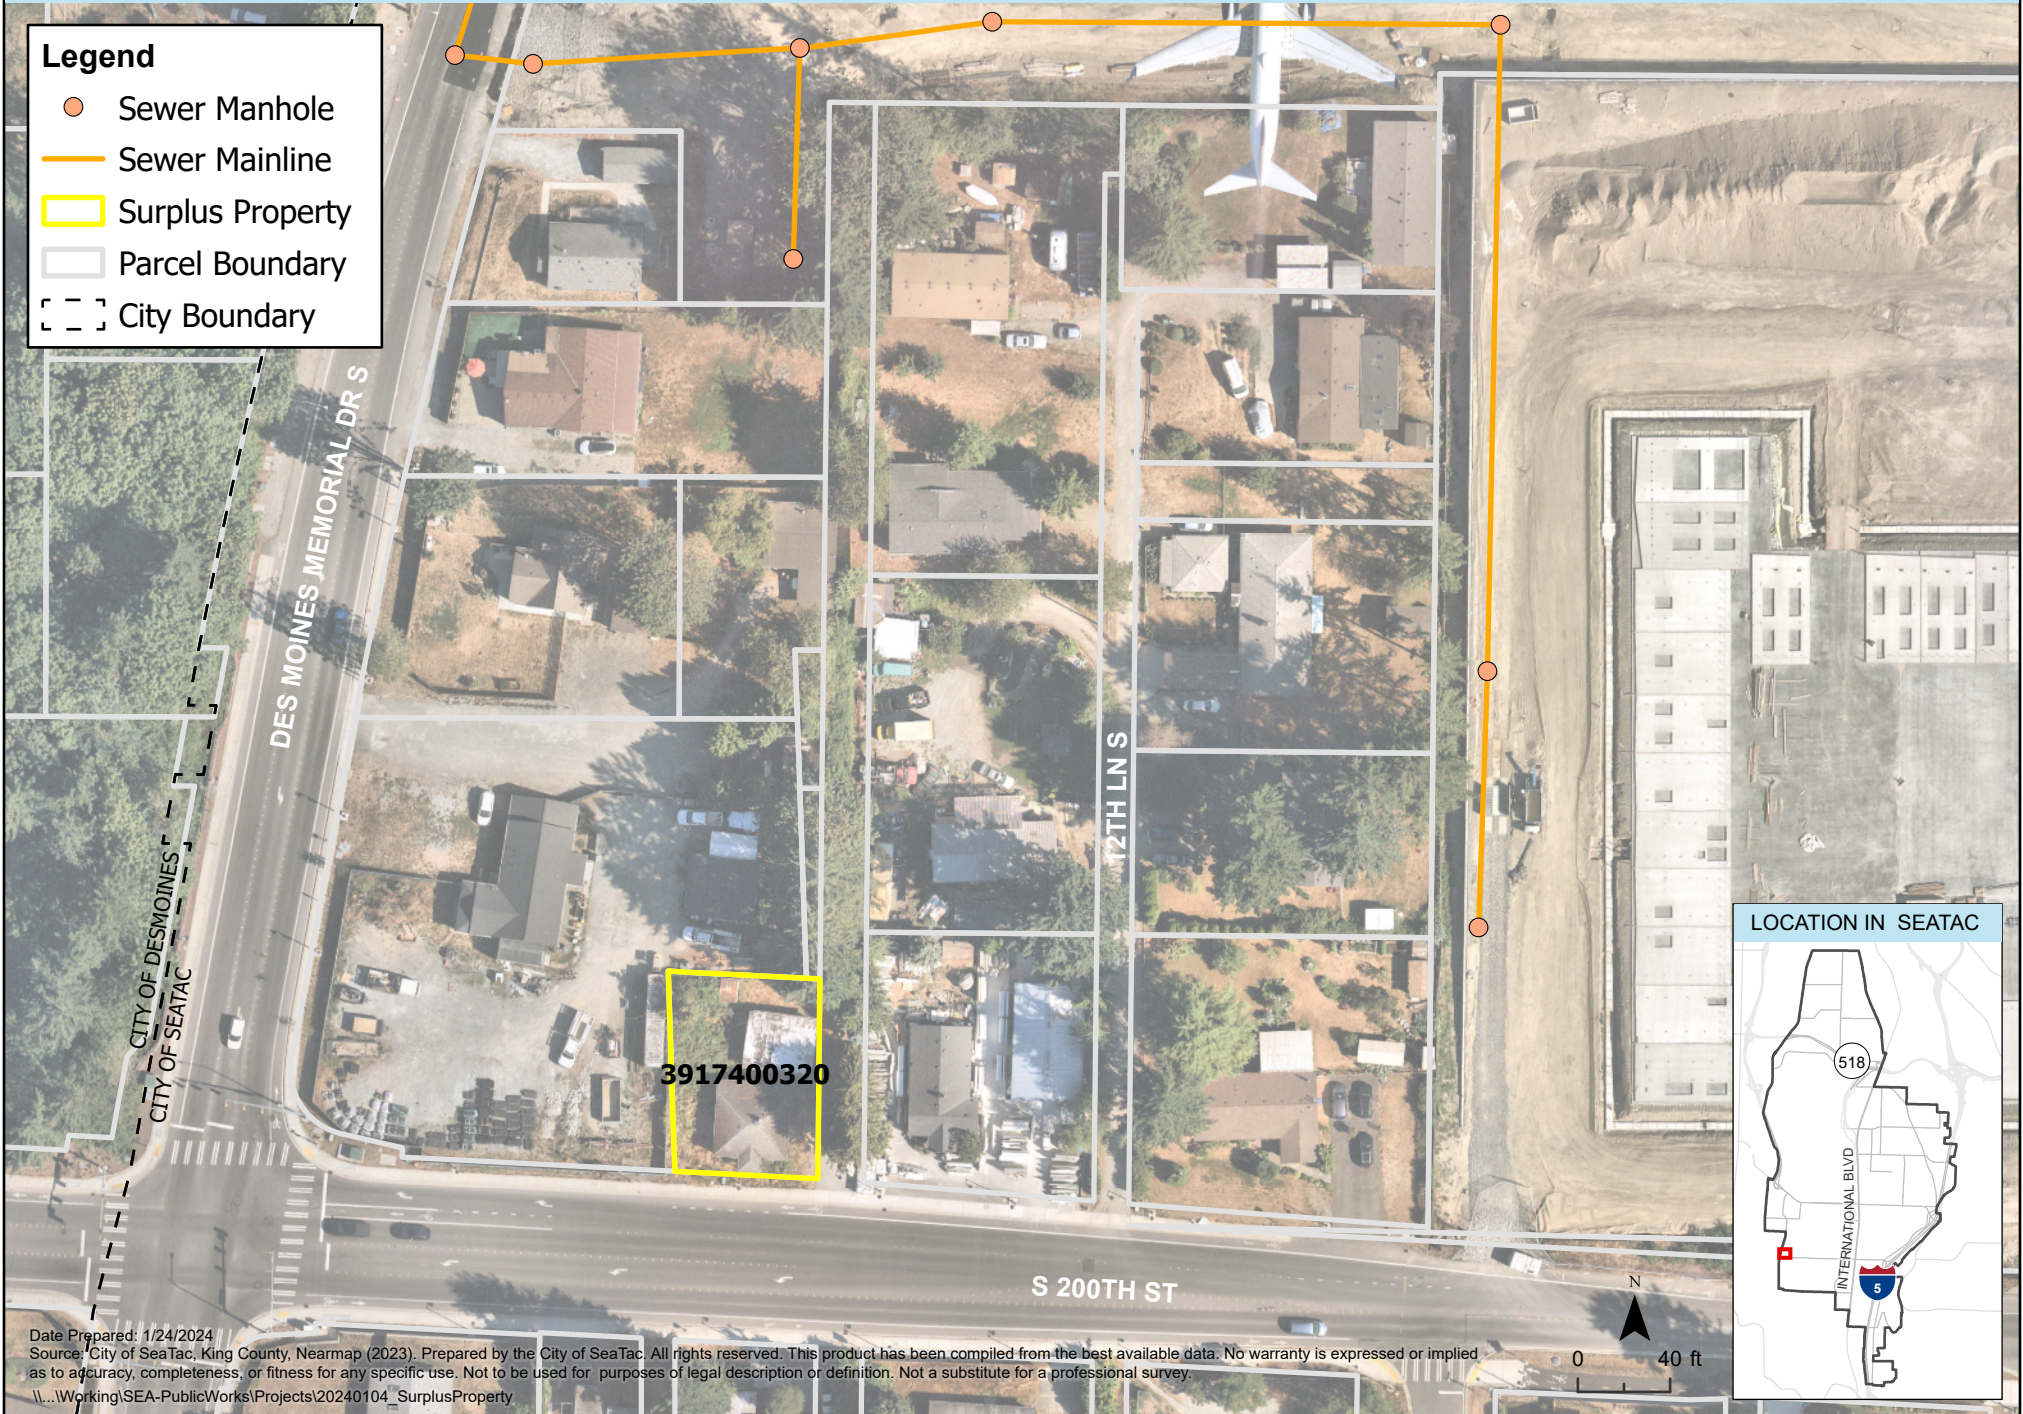

VICINITY MAP

Parcel Number: 391740-0320

Address 1140 South 200th Street, SeaTac WA

City of SeaTac

Legend

- Sewer Manhole
- Sewer Mainline
- ▭ Surplus Property
- ▭ Parcel Boundary
- - - City Boundary

Date Prepared: 1/24/2024

Source: City of SeaTac, King County, Nearmap (2023). Prepared by the City of SeaTac. All rights reserved. This product has been compiled from the best available data. No warranty is expressed or implied as to accuracy, completeness, or fitness for any specific use. Not to be used for purposes of legal description or definition. Not a substitute for a professional survey.

\\...Working\SEA-PublicWorks\Projects\20240104_SurplusProperty

0 40 ft