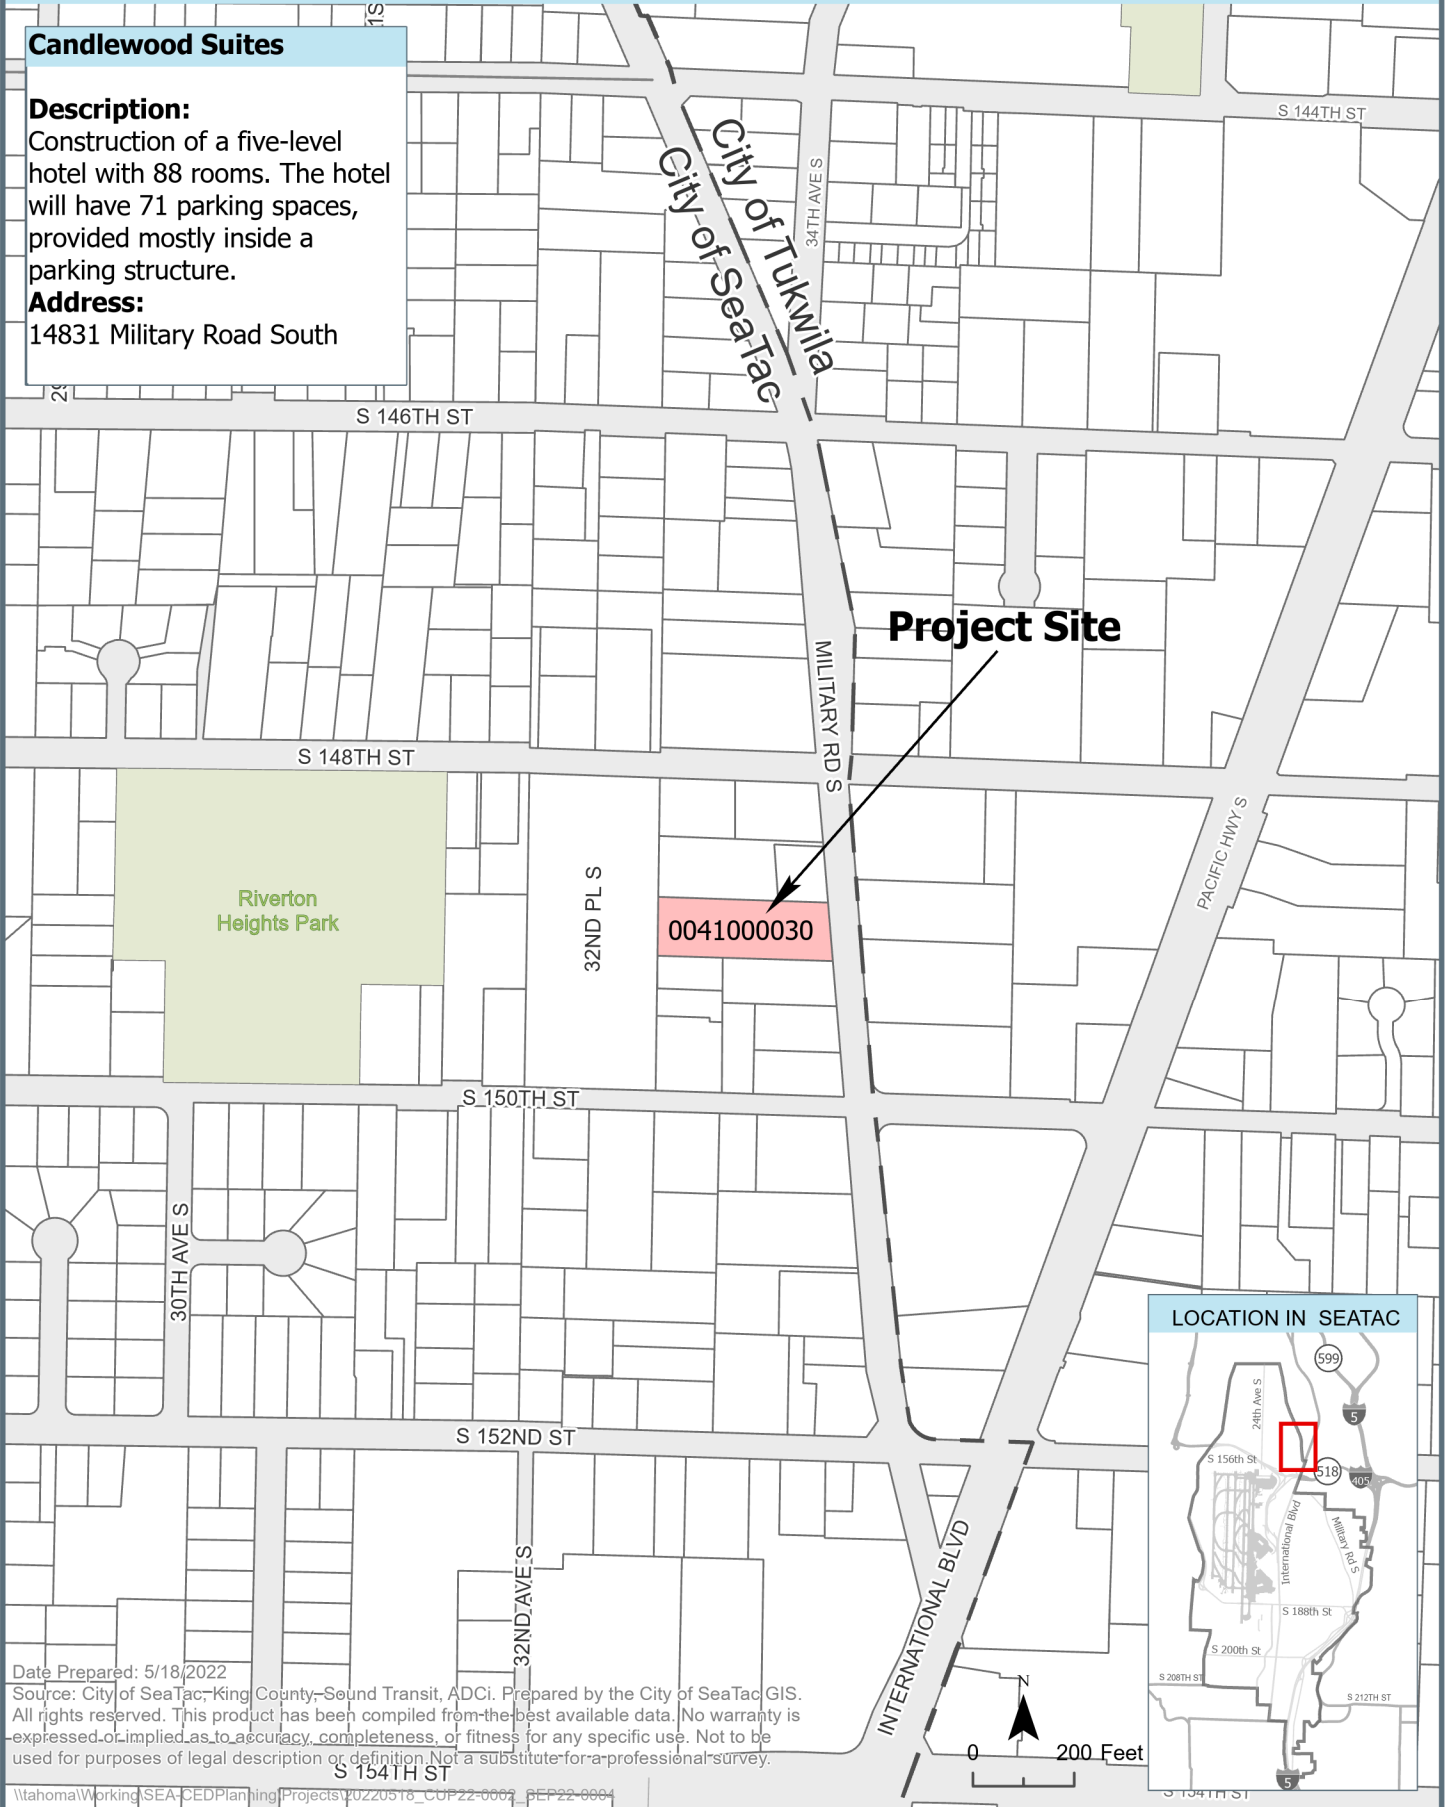

VICINITY MAP
CUP22-0002 & SEP22-0004

Candlewood Suites

Description:

Construction of a five-level hotel with 88 rooms. The hotel will have 71 parking spaces, provided mostly inside a parking structure.

Address:

14831 Military Road South

LOCATION IN SEATAC

Date Prepared: 5/18/2022
Source: City of SeaTac, King County, Sound Transit, ADCI. Prepared by the City of SeaTac GIS.
All rights reserved. This product has been compiled from the best available data. No warranty is expressed or implied as to accuracy, completeness, or fitness for any specific use. Not to be used for purposes of legal description or definition. Not a substitute for a professional survey.