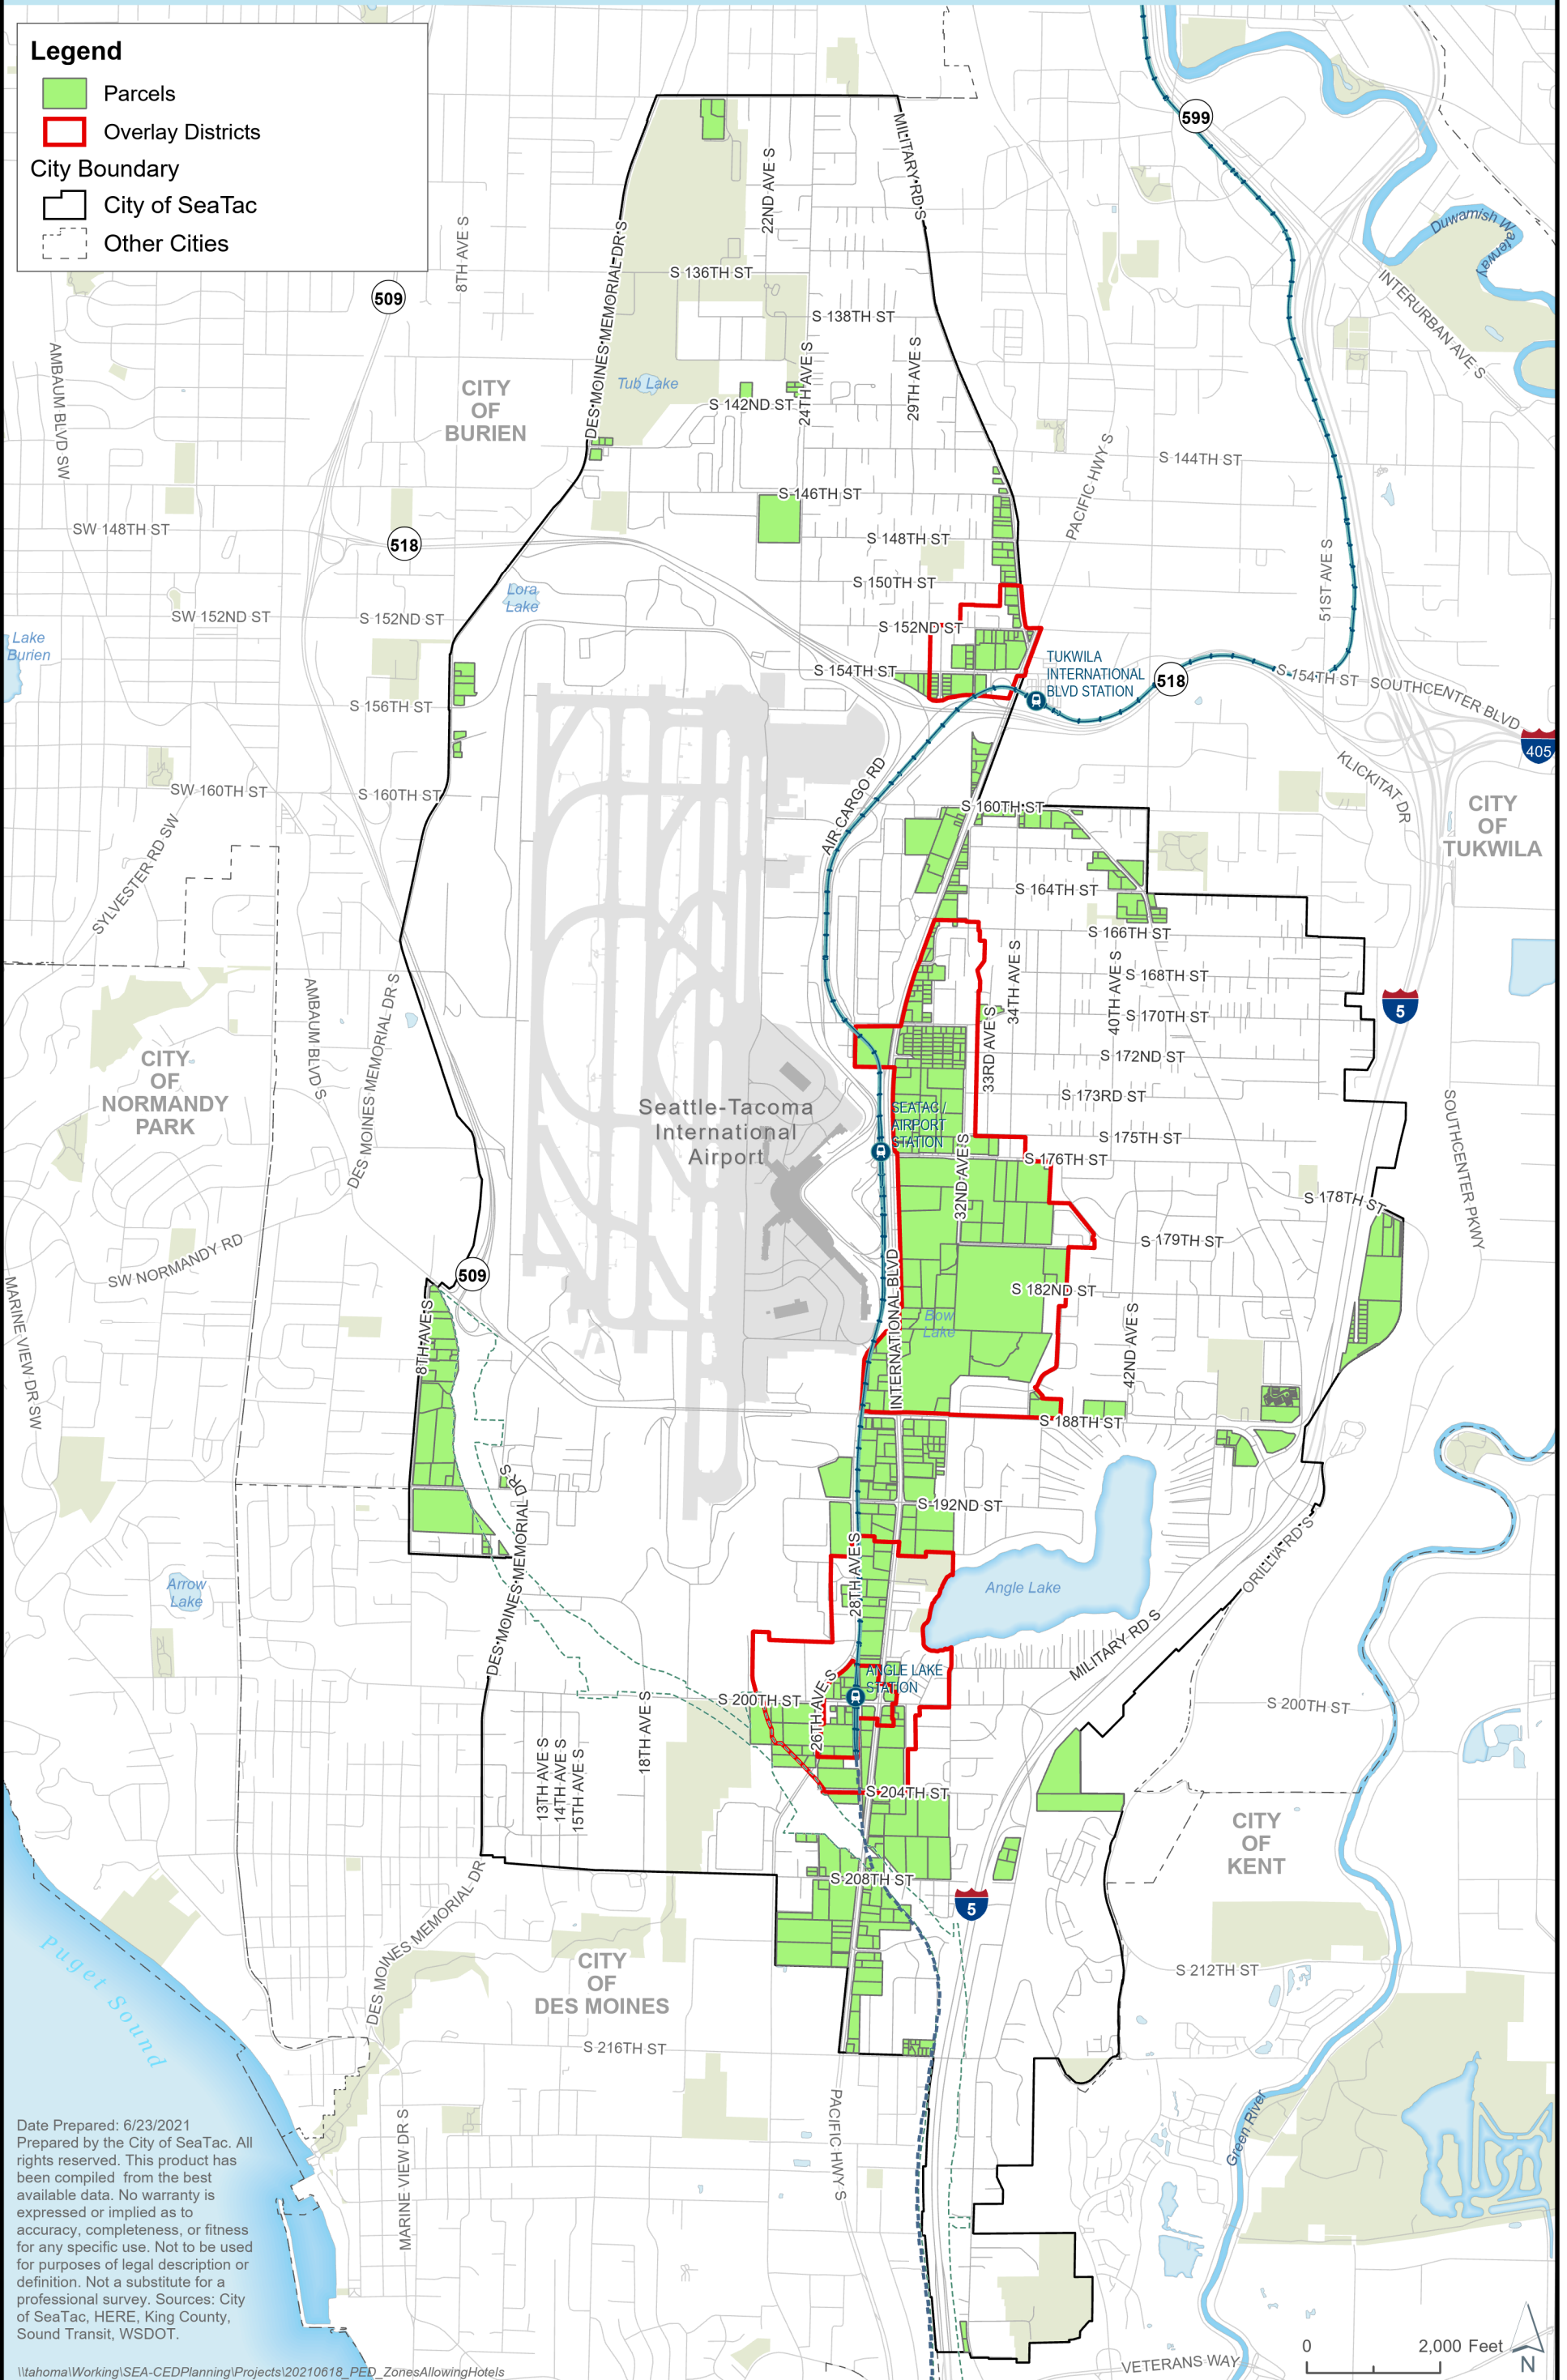

# ZONES ALLOWING HOTELS, REQUIRED TO ALLOW EMERGENCY SHELTERS AND EMERGENCY HOUSING

## Legend

- Parcels
- Overlay Districts
- City Boundary
- City of SeaTac
- Other Cities

Date Prepared: 6/23/2021  
 Prepared by the City of SeaTac. All rights reserved. This product has been compiled from the best available data. No warranty is expressed or implied as to accuracy, completeness, or fitness for any specific use. Not to be used for purposes of legal description or definition. Not a substitute for a professional survey. Sources: City of SeaTac, HERE, King County, Sound Transit, WSDOT.