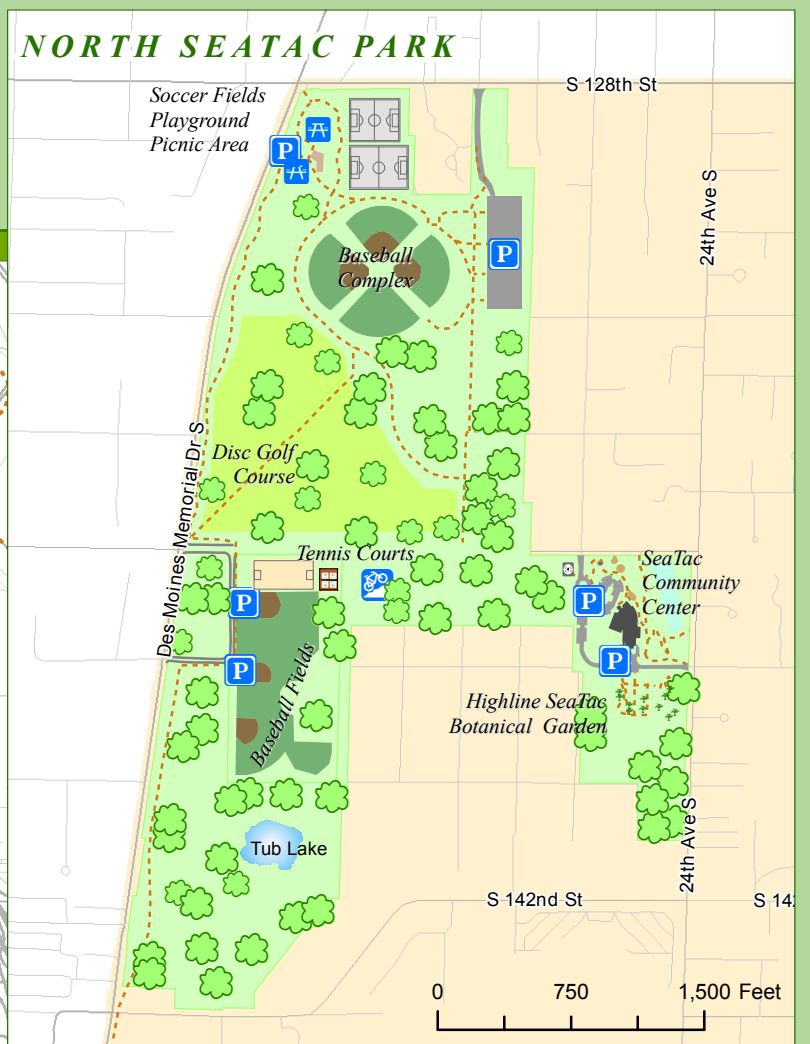

# PARKS AND PROGRAM FACILITIES

- MAP LEGEND**
- Interest Points
  - Trails
  - Parks
  - Buildings
  - BMX Bike Track
  - Parking
  - Picnic Area
  - Skate Park
  - Restroom