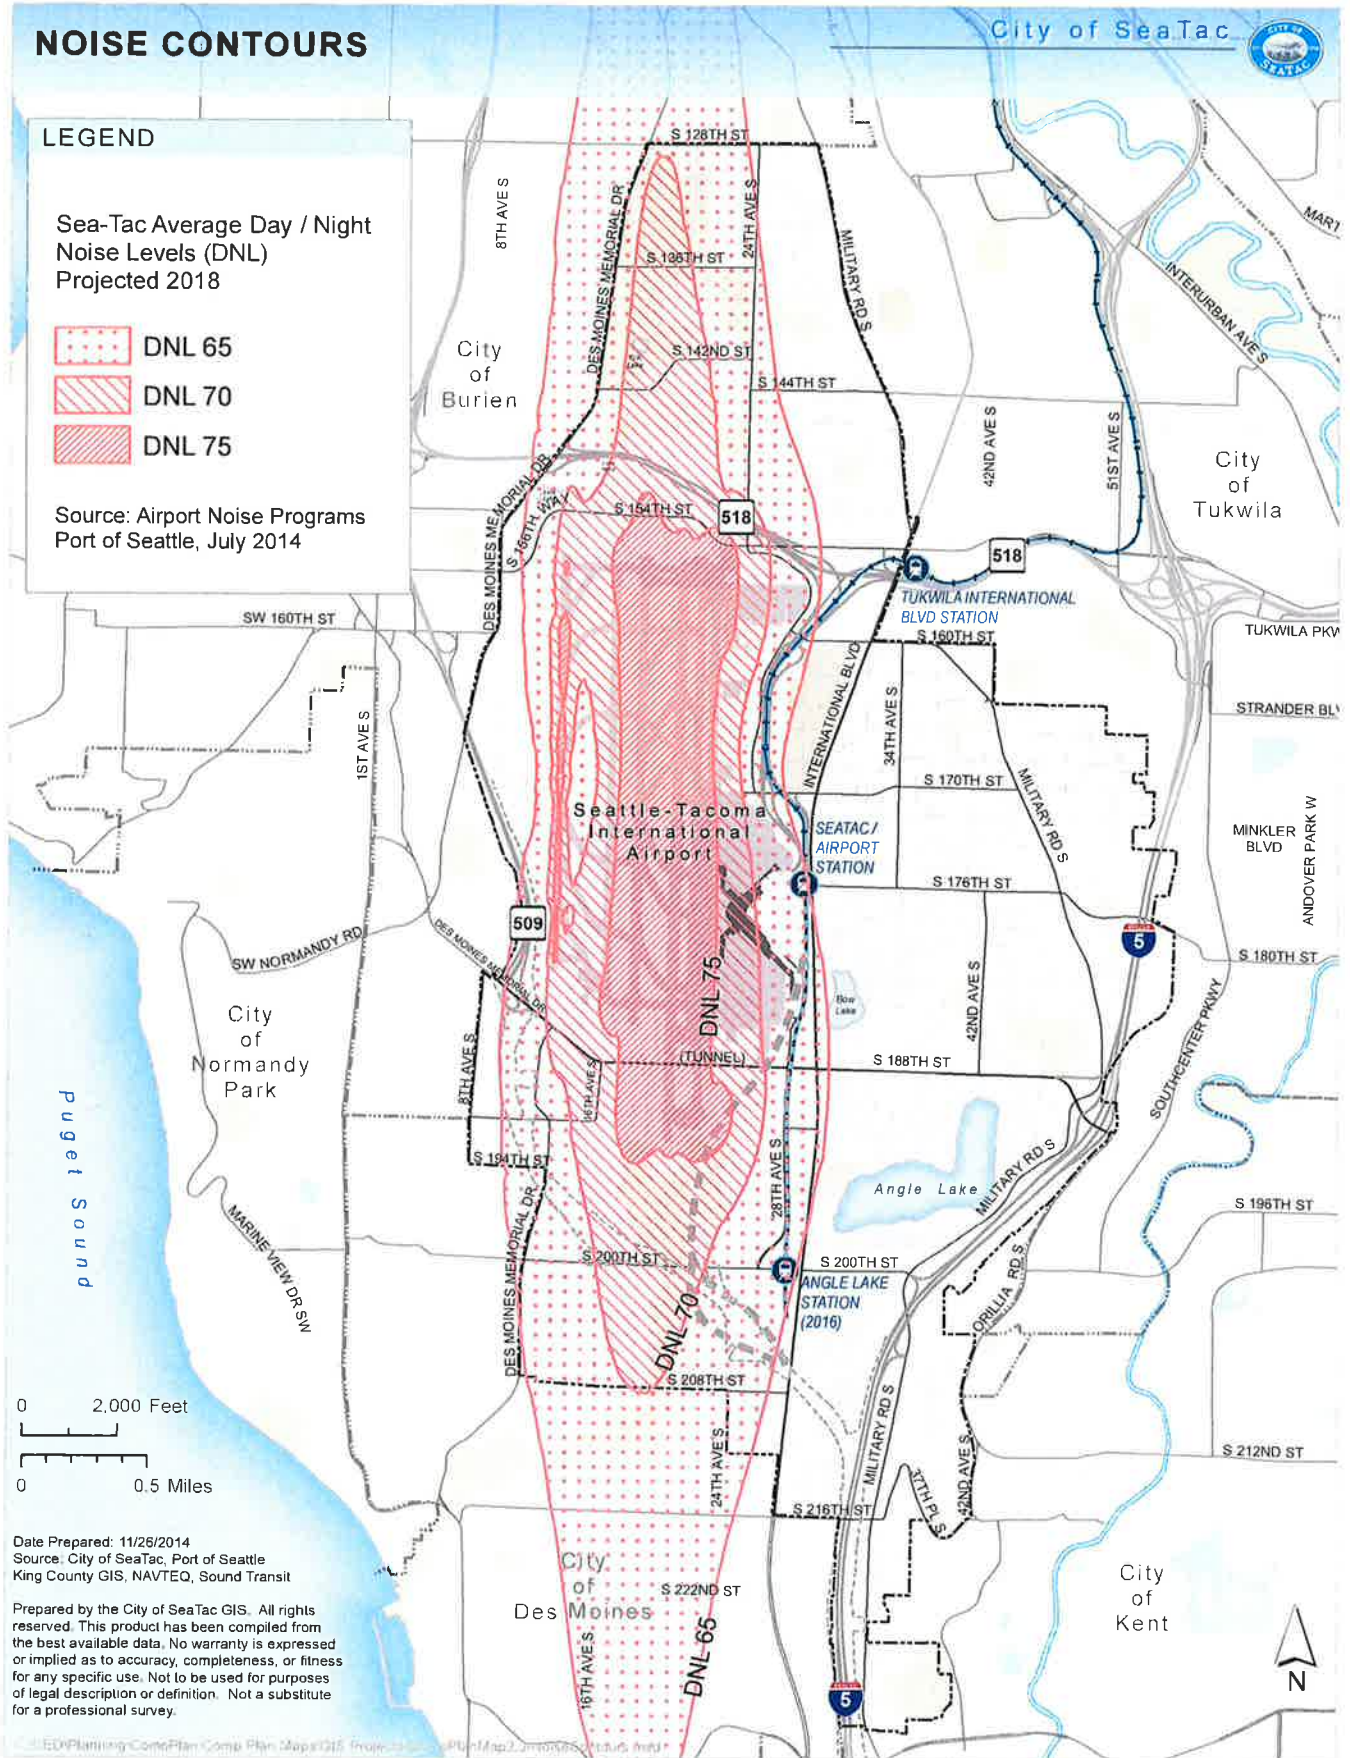

NOISE CONTOURS

LEGEND

Sea-Tac Average Day / Night Noise Levels (DNL) Projected 2018

-  DNL 65
-  DNL 70
-  DNL 75

Source: Airport Noise Programs Port of Seattle, July 2014

Date Prepared: 11/26/2014
 Source: City of SeaTac, Port of Seattle
 King County GIS, NAVTEQ, Sound Transit

Prepared by the City of SeaTac GIS. All rights reserved. This product has been compiled from the best available data. No warranty is expressed or implied as to accuracy, completeness, or fitness for any specific use. Not to be used for purposes of legal description or definition. Not a substitute for a professional survey.

Map 2.3. Noise Contours