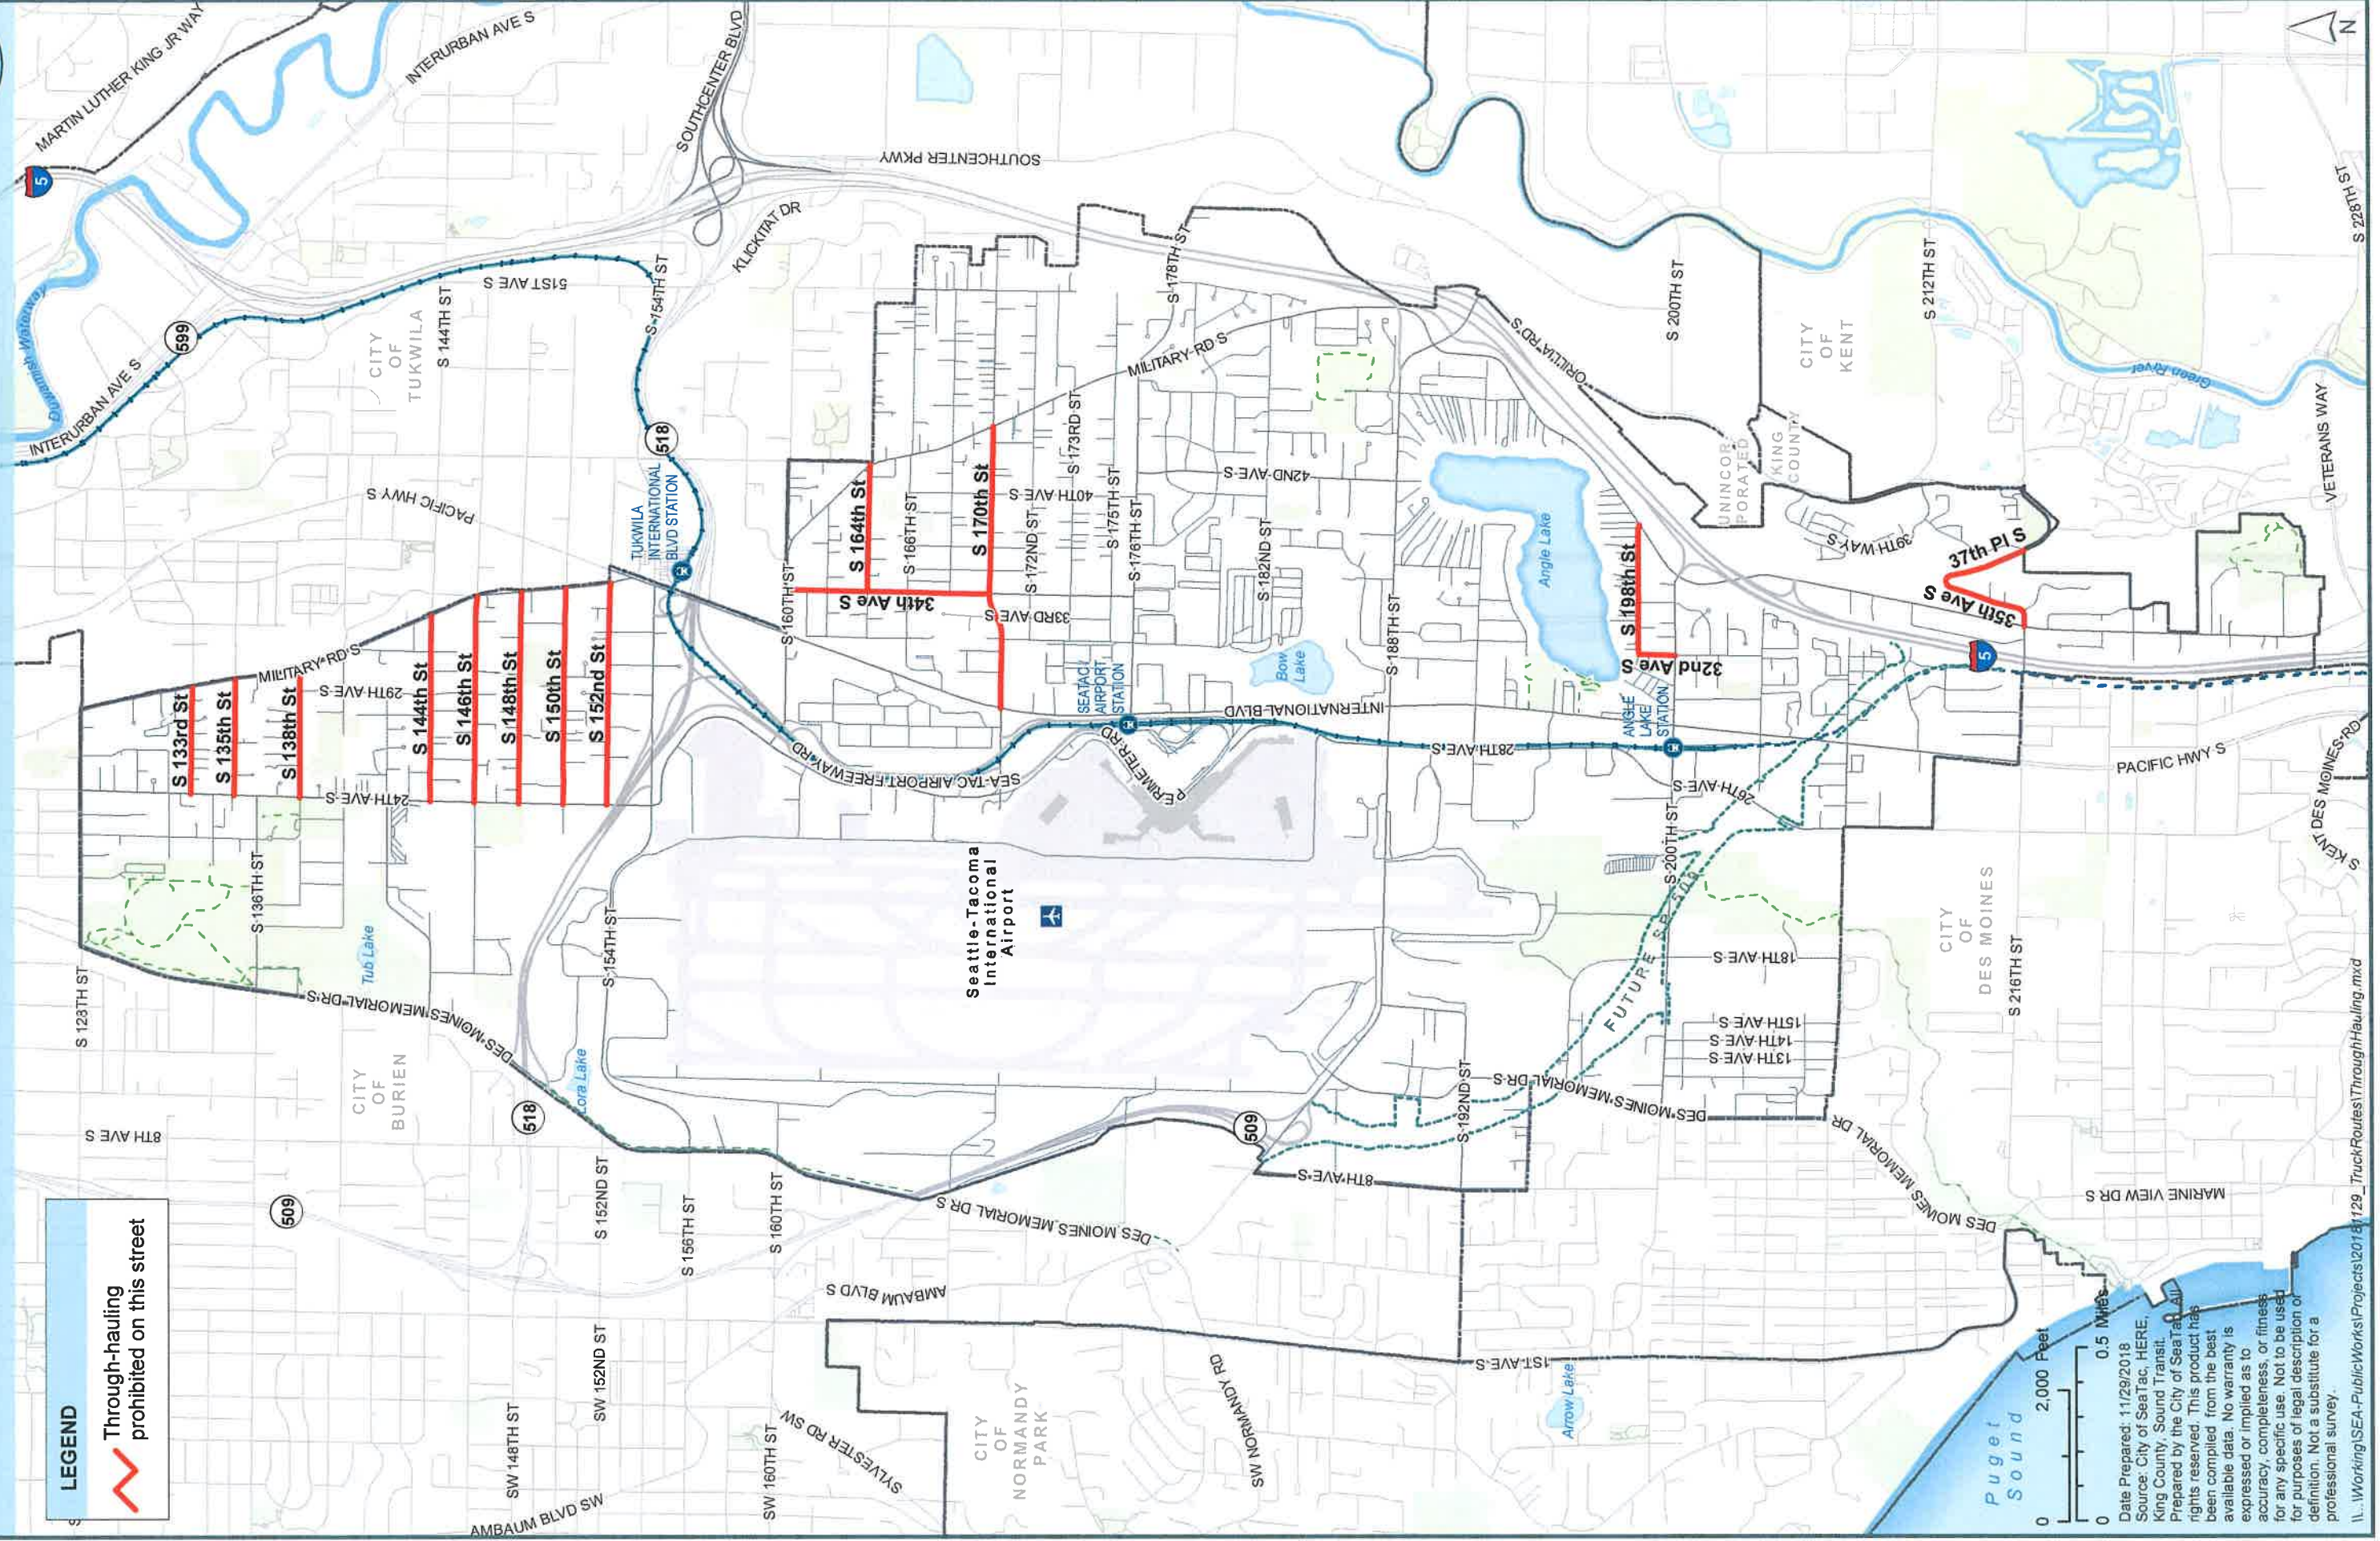

City of SeaTac

Through-Hauling Prohibited

LEGEND

 Through-hauling prohibited on this street

Date Prepared: 11/29/2018
 Source: City of SeaTac, HERE, King County, Sound Transit.
 Prepared by the City of SeaTac. All rights reserved. This product has been compiled from the best available data. No warranty is expressed or implied as to accuracy, completeness, or fitness for any specific use. Not to be used for purposes of legal description or definition. Not a substitute for a professional survey.