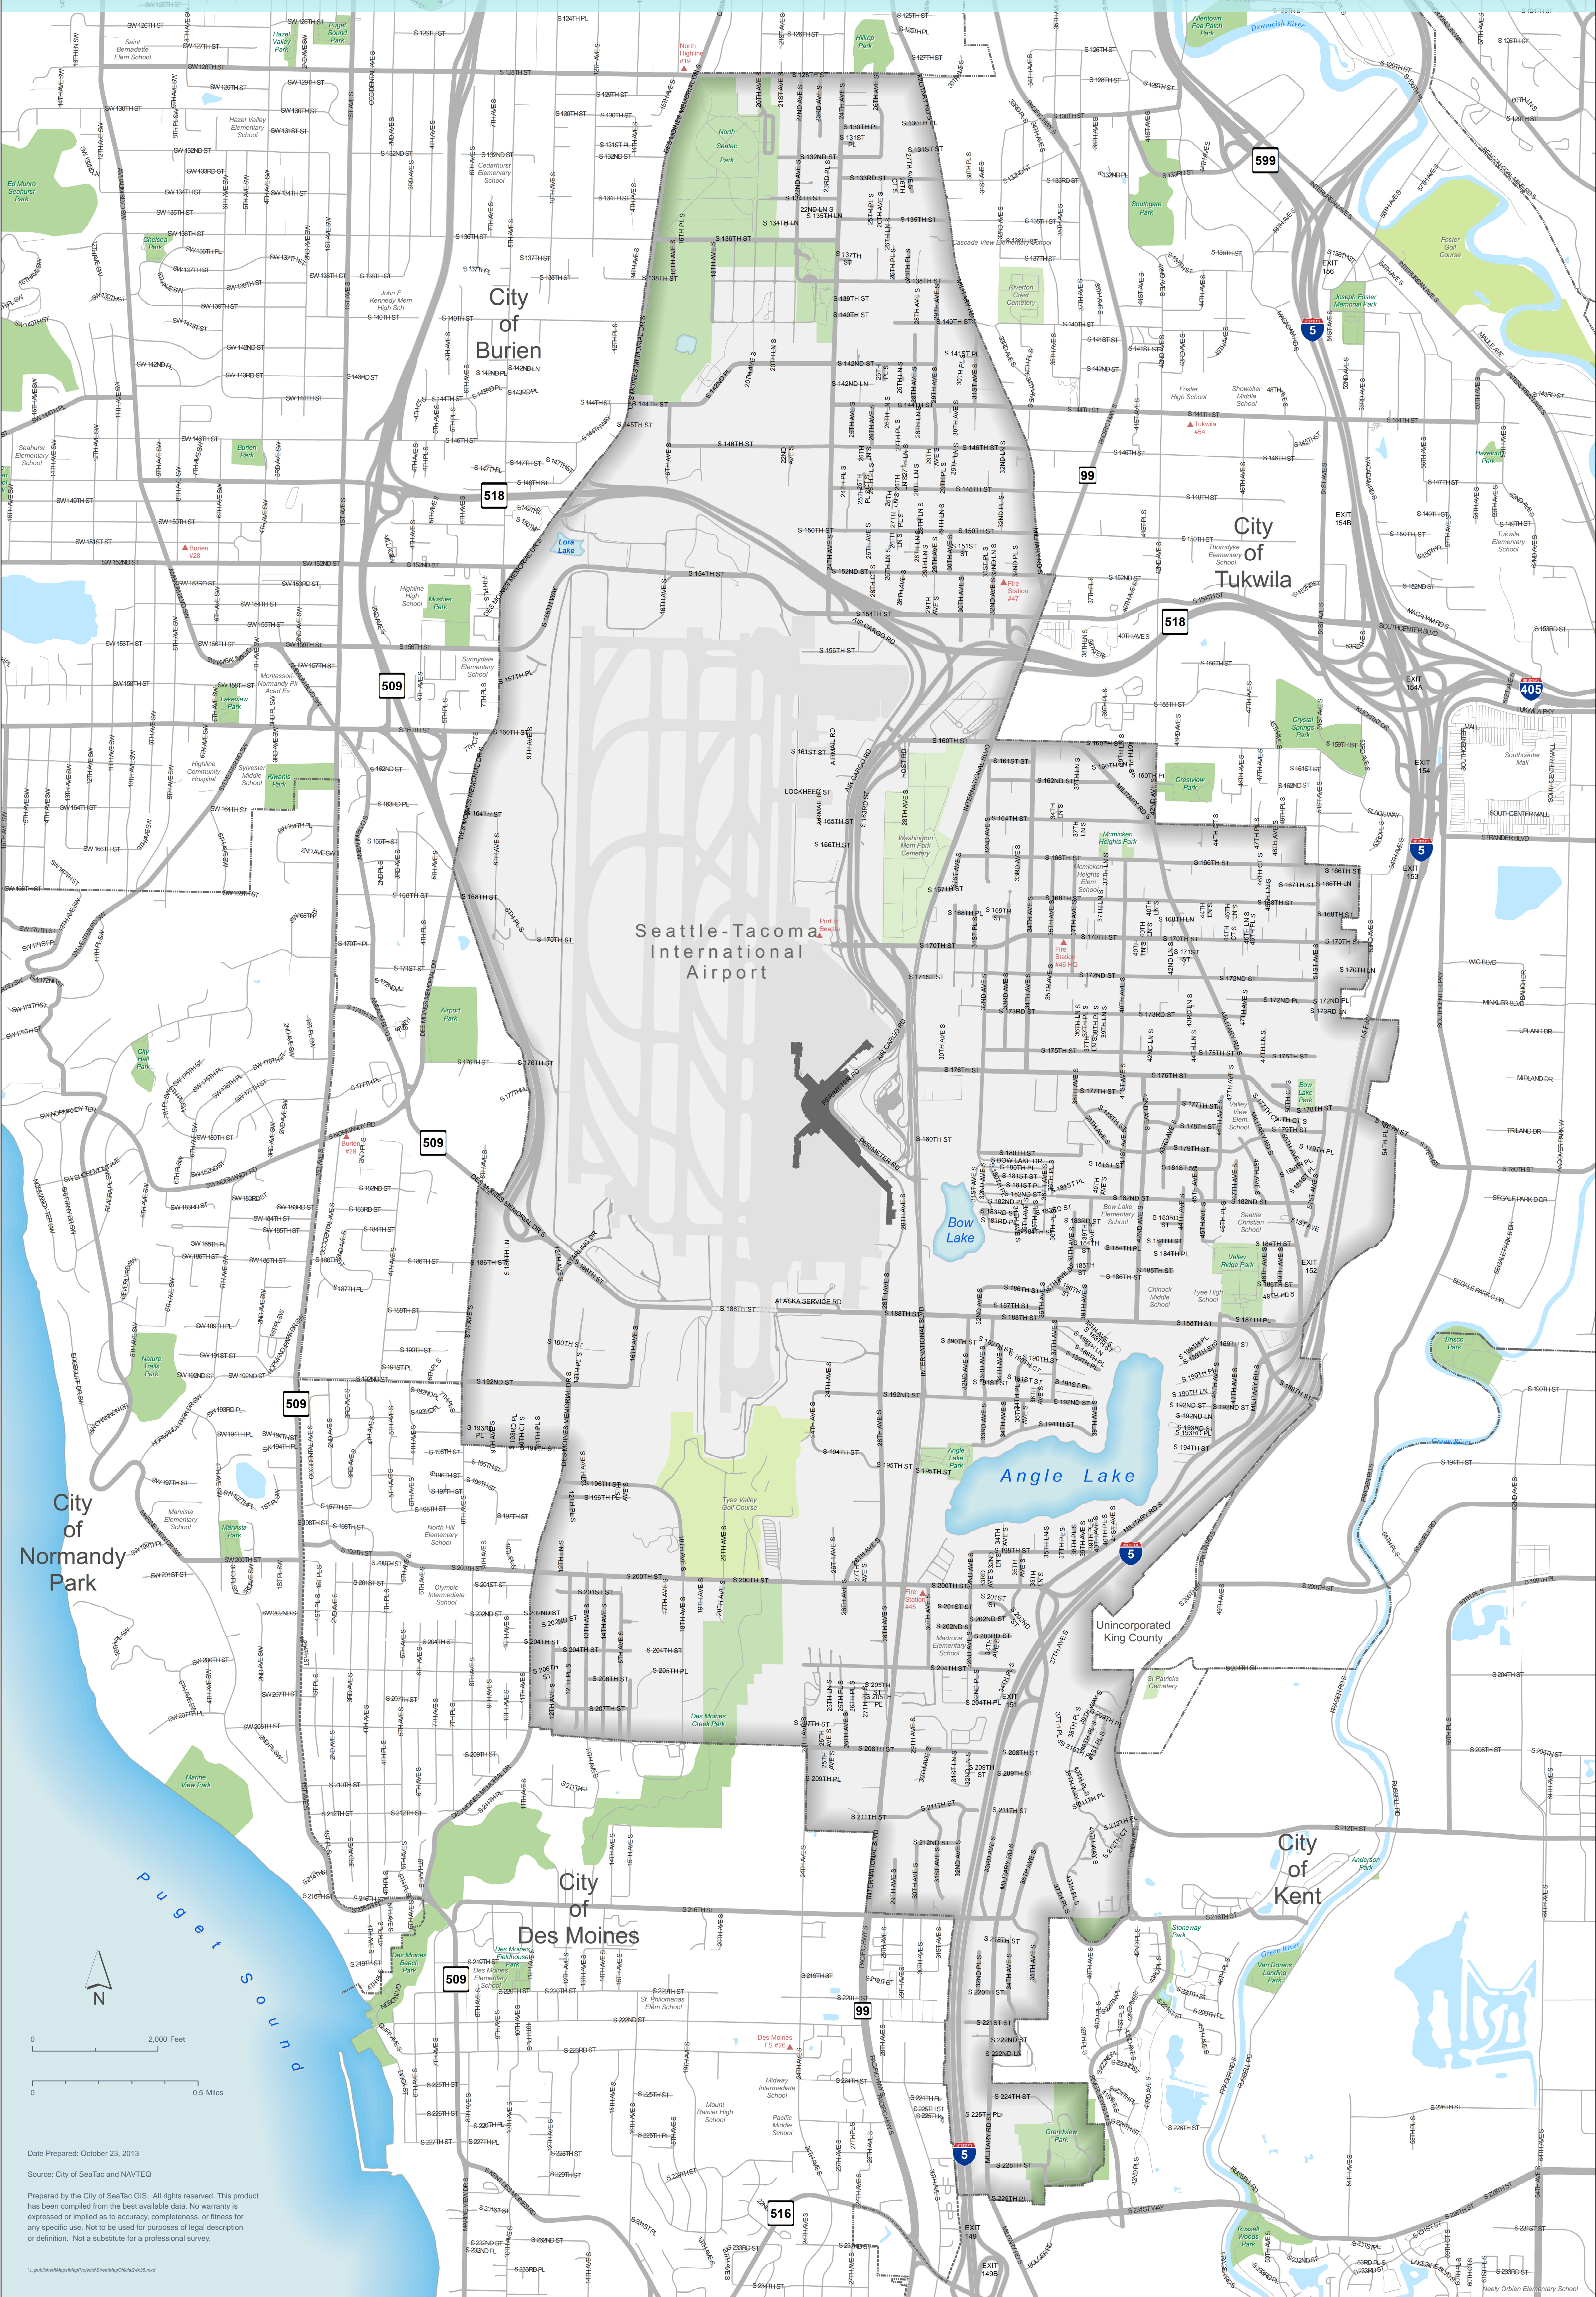

STREET MAP

City of Normandy Park

City of Burien

City of Tukwila

Seattle-Tacoma International Airport

City of Des Moines

City of Kent

Date Prepared: October 23, 2013
Source: City of SeaTac and NAVTEQ