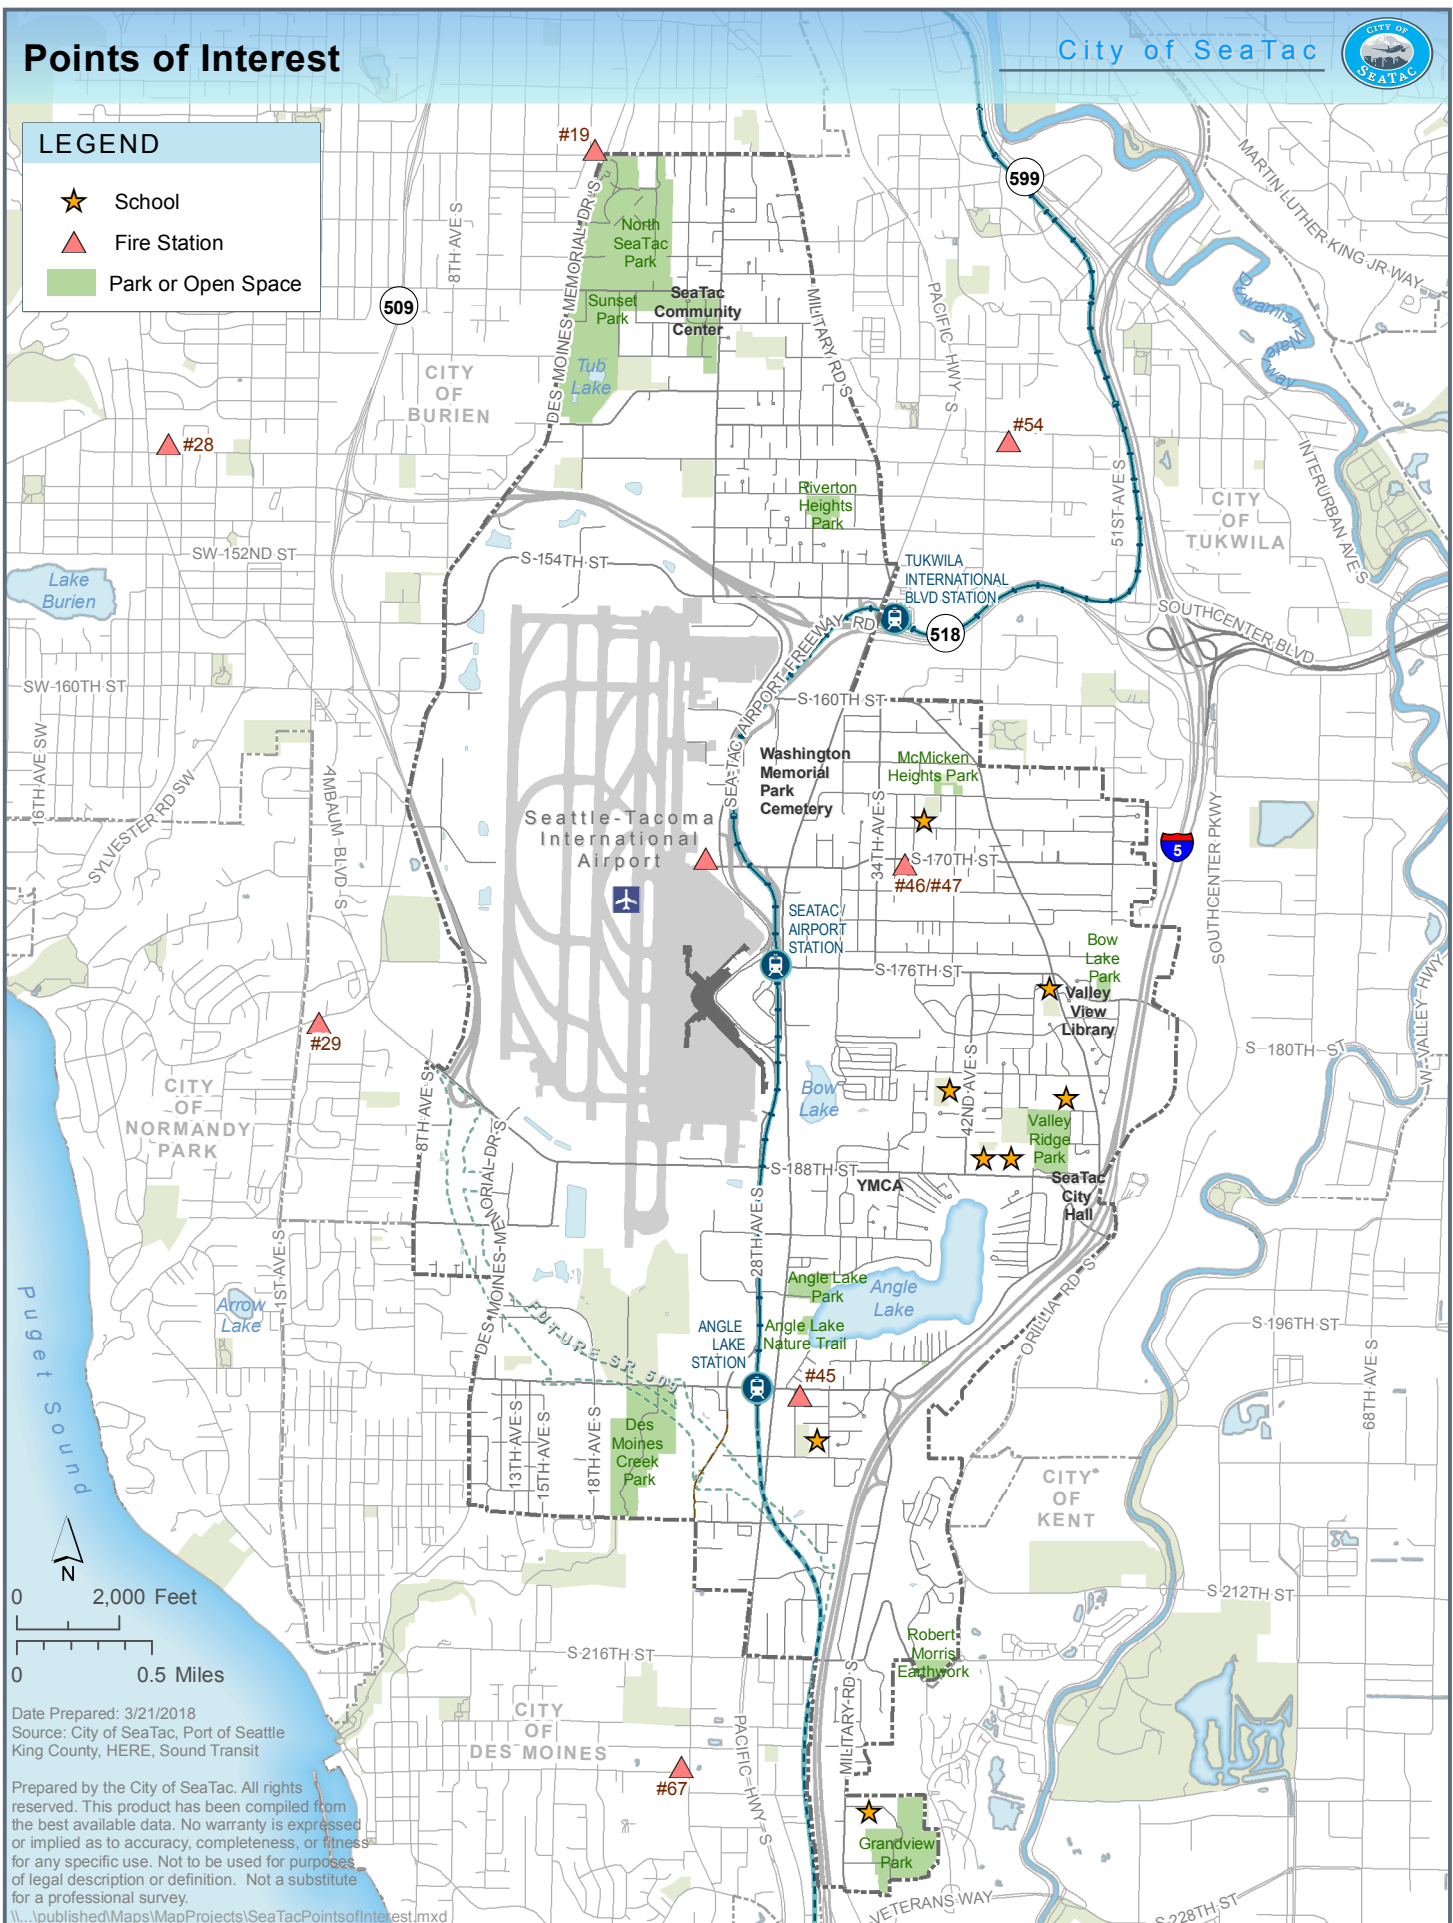

Points of Interest

LEGEND

- School
- Fire Station
- Park or Open Space

Date Prepared: 3/21/2018
 Source: City of SeaTac, Port of Seattle
 King County, HERE, Sound Transit

Prepared by the City of SeaTac. All rights reserved. This product has been compiled from the best available data. No warranty is expressed or implied as to accuracy, completeness, or fitness for any specific use. Not to be used for purposes of legal description or definition. Not a substitute for a professional survey.

\\...published\Maps\MapProjects\SeaTacPointsOfInterest.mxd