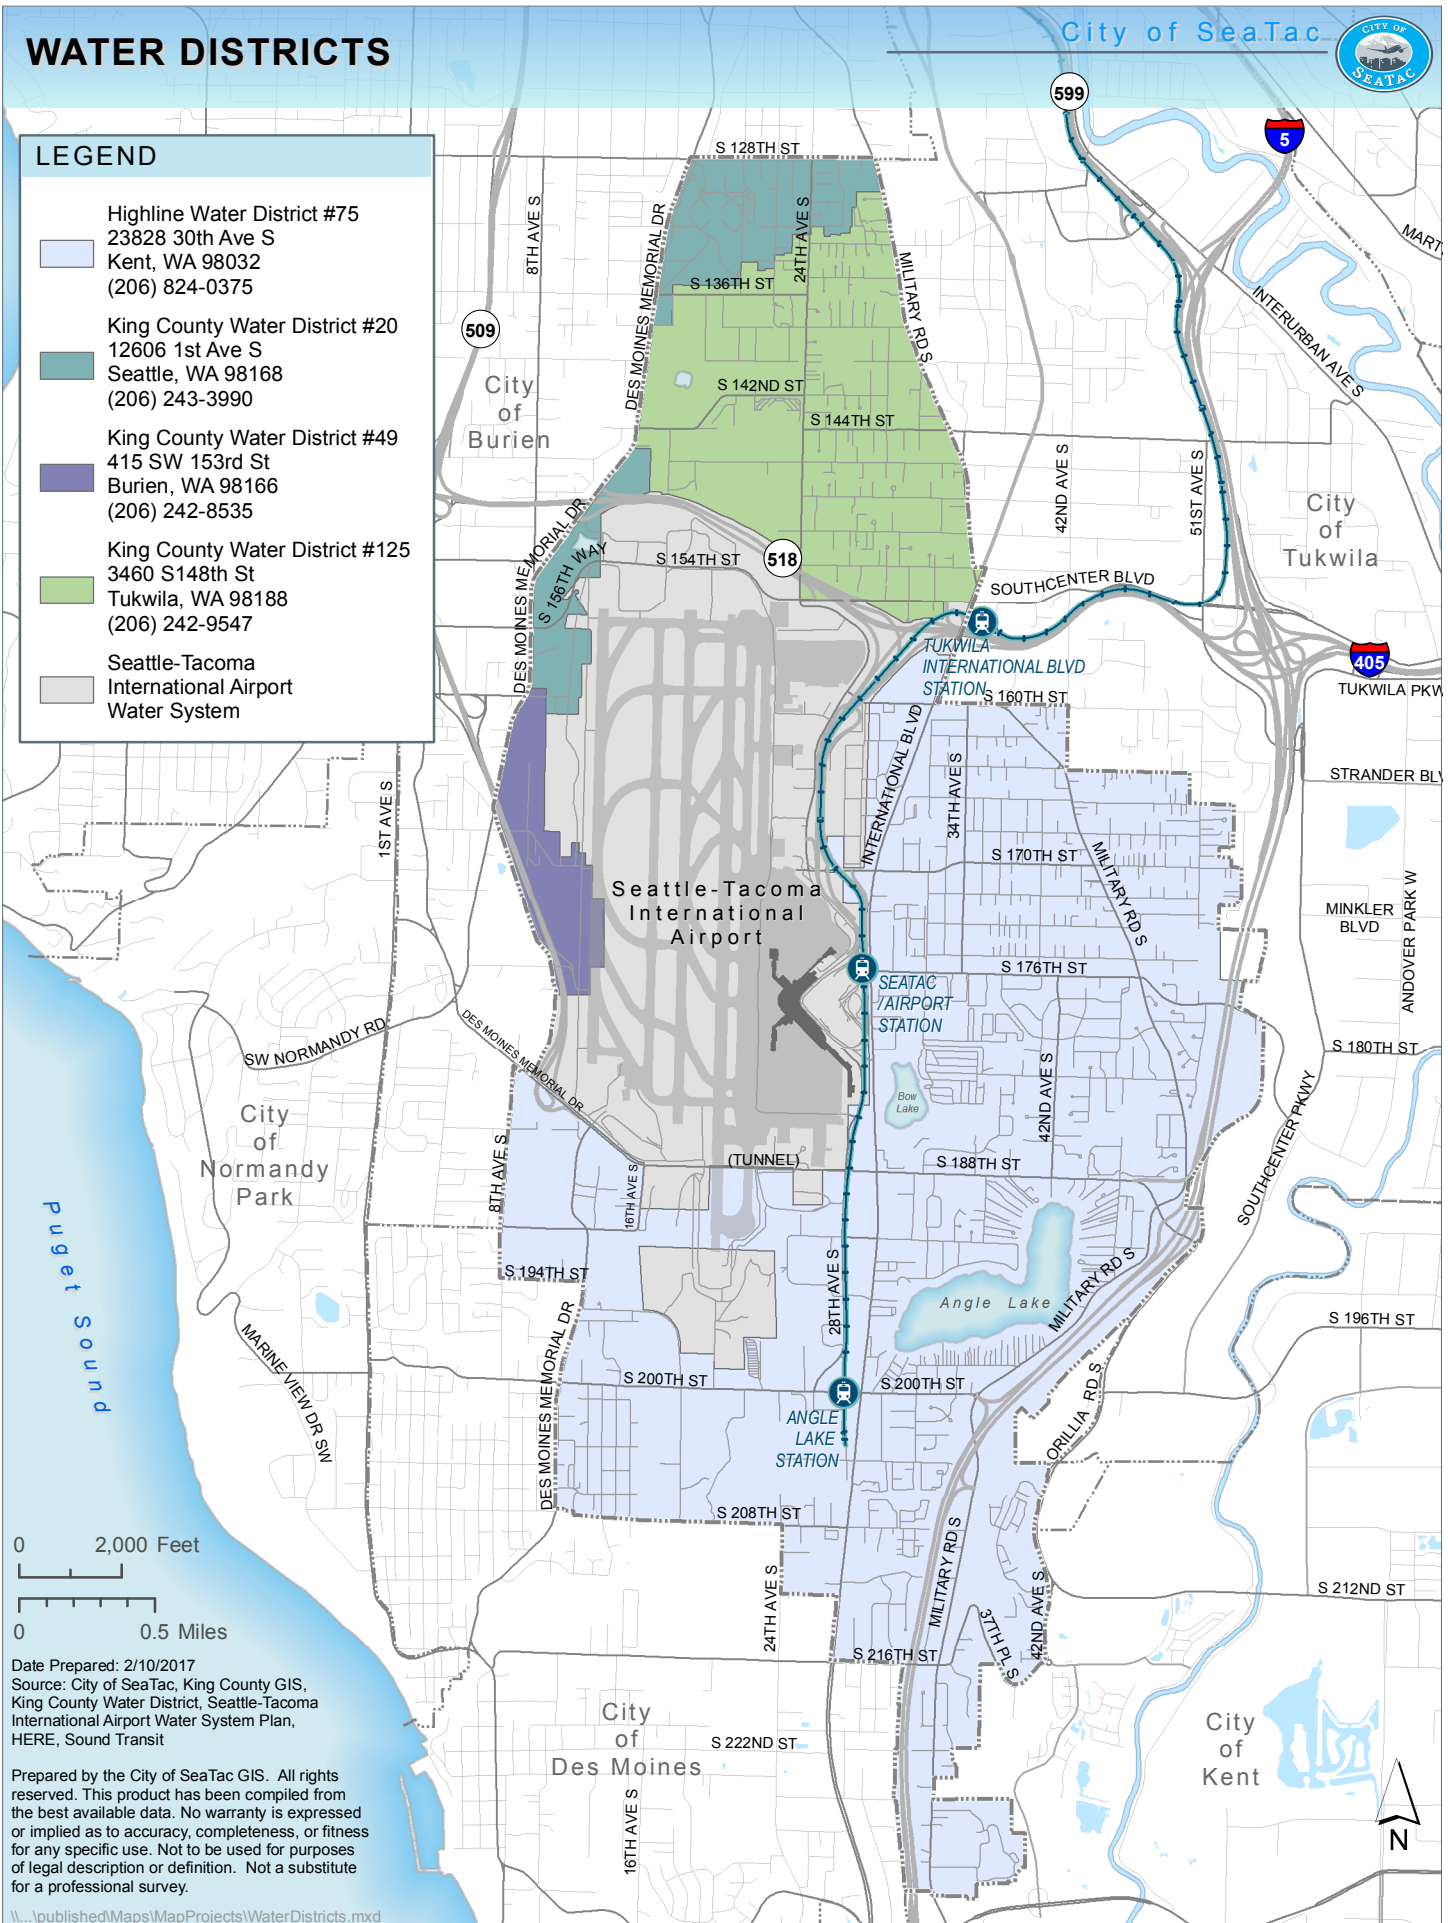

WATER DISTRICTS

LEGEND

- Highline Water District #75
 23828 30th Ave S
 Kent, WA 98032
 (206) 824-0375
- King County Water District #20
 12606 1st Ave S
 Seattle, WA 98168
 (206) 243-3990
- King County Water District #49
 415 SW 153rd St
 Burien, WA 98166
 (206) 242-8535
- King County Water District #125
 3460 S148th St
 Tukwila, WA 98188
 (206) 242-9547
- Seattle-Tacoma
 International Airport
 Water System

Date Prepared: 2/10/2017
 Source: City of SeaTac, King County GIS,
 King County Water District, Seattle-Tacoma
 International Airport Water System Plan,
 HERE, Sound Transit

Prepared by the City of SeaTac GIS. All rights reserved. This product has been compiled from the best available data. No warranty is expressed or implied as to accuracy, completeness, or fitness for any specific use. Not to be used for purposes of legal description or definition. Not a substitute for a professional survey.